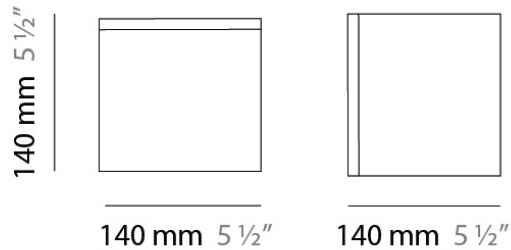

KUBIK SURFACE

D83003

GENERAL

Series: Kubik
Brand: Panzeri
Division: Design
Mounting Type: Surface
Mounting Location: Ceiling
Subcategory: Ambient

PHYSICAL

Shape: Square
Length (mm): 140
Length (in): 5 ½
Width (mm): 140
Width (in): 5 ½
Height (mm): 140
Height (in): 5 ½
Extension (mm): 140
Extension (in): 5 ½
Light Distribution: Omnidirectional
Weight (kg): 1.50
Weight (lbs): 3.30
Diffuser: Matte White Blown Glass
Fixture Finish: WHI
Fixture Material: Metal

ELECTRICAL

Number of Lamps: 1
Lamp Type: LED Retrofit
Lamp Shape: T4
Bulb Included: Bulb Not Included
Total Output Wattage (W): '3
Max. Wattage Per Lamp (W): 3
Lamp Base: G9
Input Voltage (V): 120

LED

OPTICAL

RATINGS AND CERTIFICATIONS

Certified By: CSA Certified to UL and CSA Standards
IP rating: IP40