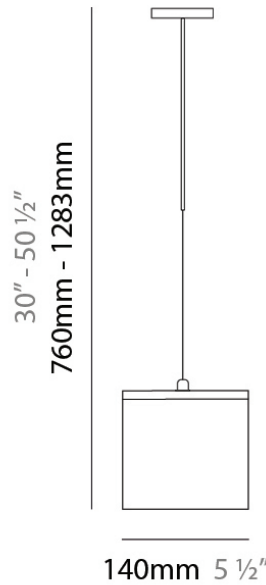

KUBIK SUSPENSION

D81003

PROJECT _____

TYPE _____

NOTES _____

QUANTITY _____

DATE _____

GENERAL

Series: Kubik
Brand: Panzeri
Division: Design
Mounting Type: Suspension
Mounting Location: Ceiling
Subcategory: Pendant

PHYSICAL

Shape: Cube
Length (mm): 140
Length (in): 5 ½
Width (mm): 140
Width (in): 5 ½
Height (mm): 760
Height (in): 30.0
Max. Overall Height (mm): 1283
Max. Overall Height (in): 50 ½
Light Distribution: Omnidirectional
Weight (kg): 3.27
Weight (lbs): 7.2
Diffuser: Matte White Blown Glass
Fixture Finish: Metallic Gray
Fixture Material: Glass / Aluminum

ELECTRICAL

Number of Lamps: 1
Lamp Type: LED Retrofit
Lamp Shape: T4
Bulb Included: Bulb Not Included
Total Output Wattage (W): 3
Max. Wattage Per Lamp (W): 3
Lamp Base: G9
Input Voltage (V): 120

LED

OPTICAL

RATINGS AND CERTIFICATIONS

Certified By: CSA Certified to UL and CSA Standards
IP rating: IP20